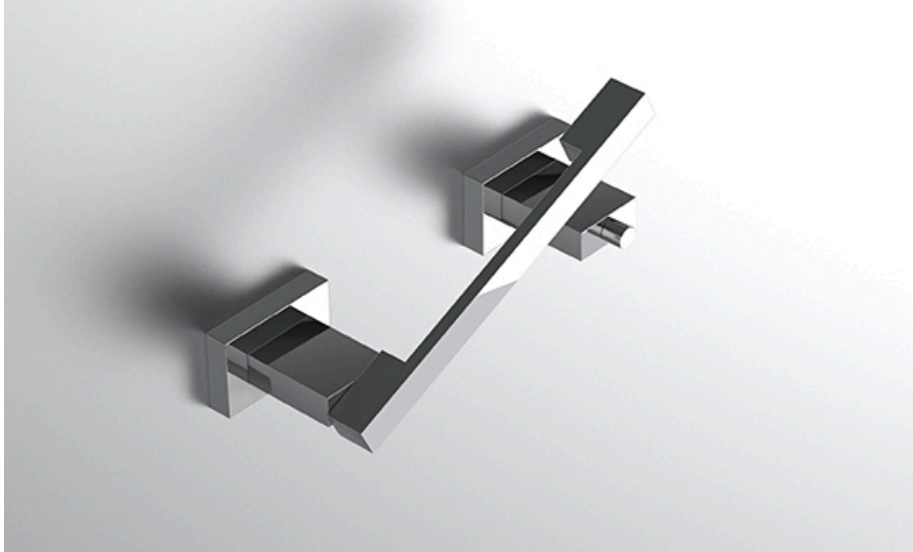

neelnox

LET
THERE
BE **DESIGN.**

FEATURES

- Premium 304 Grade Stainless Steel
- Solid Mount Construction
- Concealed Installation Hardware
- State of the art wall anchors included for installation on Dry wall or Tile

COLLECTION EMERGENCE

TISSUE HOLDER

Model	Product	Finishes Available
EMG-TPHV	Tissue Holder	Multiple finishes available. Over 23 finishes to choose from.

FINISHES			
	Polished (-P)	Antique Copper (-ACOP)	Polished Gold (-PGLD)
	Brushed (-B)	Polished Brass (-PBRS)	Brushed Copper (-BCOP)
	Brushed Gold (-BGLD)	Matte White (-WHT)	Brushed Rose Gold (-BRGD)
	Matte Black (-BLK)	Brushed Modern Bronze (-BMBRZ)	Brushed Black (-BRBLK)
	Oil Rubbed Bronze (-ORB)	Glossy White (-GWHT)	Polished Black (-PBLK)
	Brushed Brass (-BBRS)	Polished Rose Gold (-PRGD)	Antique Nickel (-ANKL)
	Brushed Bronze (-BBRZ)	Unlacquered Brass (-UBRS)	Black Nickel (-NKBL)
	Antique Brass (-ABRS)	Polished Nickel (-PNKL)	

Dimension in inches

FRONT

TOP

SIDE

NOTE: Dimensions subject to change without notice.